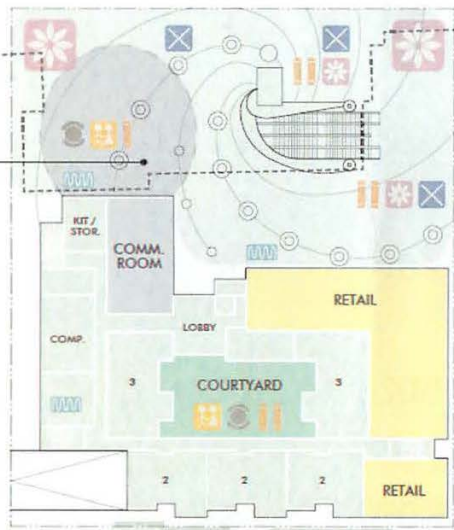

Tenno Sushi

UNDERGROUND METRO STATION

FIRST STREET

COMMUNITY CENTER

SHARED PUBLIC SPACE  
AMPITHEATRE, WATER FEATURE,

SOTO STREET

Peabody/Werden Relocation

ATTACHMENT B